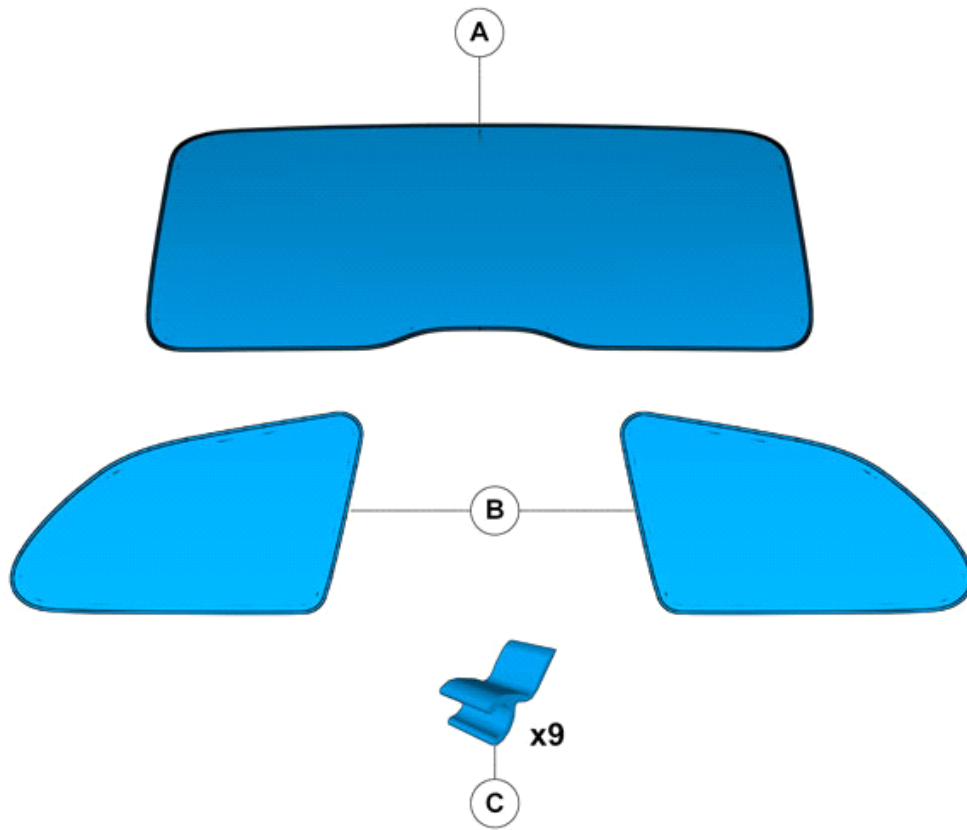

Installation instructions, accessories

Volvo Car Corporation Gothenburg, Sweden

Instruction No	Version	Part. No.
31414235	1.1	31399214

Sun curtain

Installation instructions, accessories

Volvo Car Corporation Gothenburg, Sweden