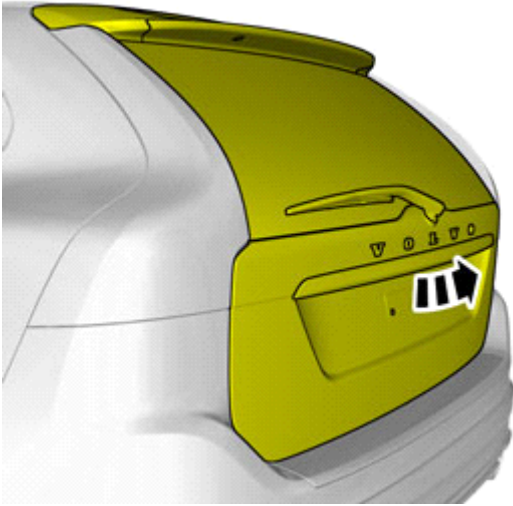

Installation instructions, accessories

Volvo Car Corporation Gothenburg, Sweden

3

IMG-378835